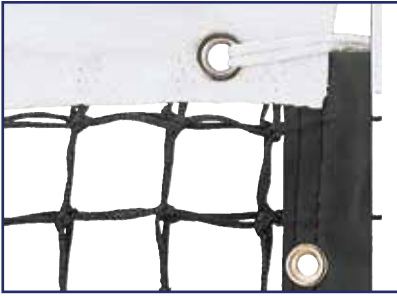

TENNIS

T115 TOURNAMENT

Top of the line, 3.5 mm. braided polyethylene netting, HAND TIED double netting top five rows for added durability, double reinforced 2 1/2" headband w/ 4 rows nylon stitching, 6 mm. coated steel cable, nylon tape bottom, side pockets with wood dowels..... 320.00 ea.