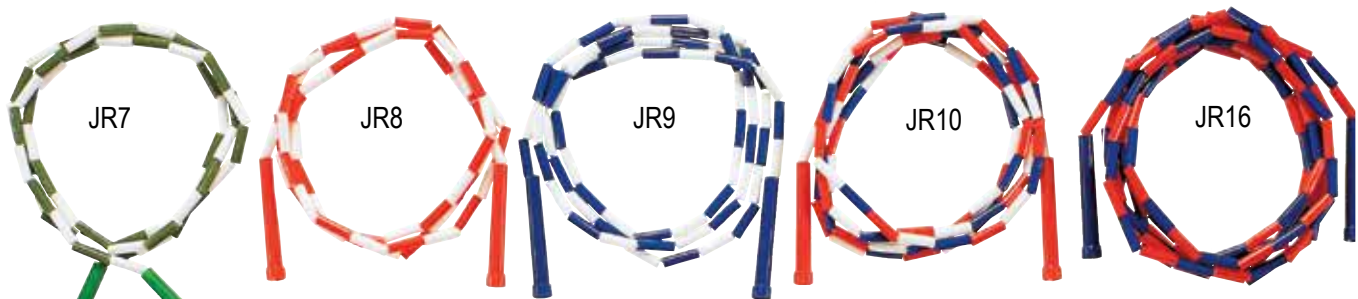

SPEED ROPES Vinyl rope with plastic shaped handles, pak 12.

SPR7 7'	3.00 ea.	SPR9 9'	3.40 ea.	SPR16 16'	4.50 ea.
SPR8 8'	3.20 ea.	SPR10 10'	3.60 ea.		

PLASTIC

Unbreakable sections,
heavy nylon jump rope, pak 12