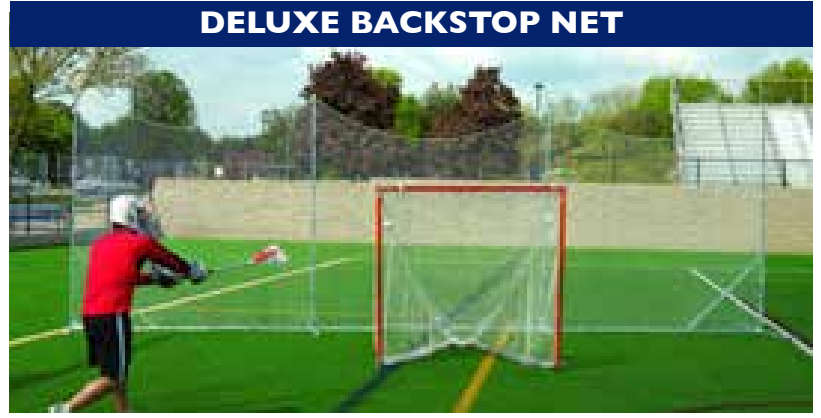

BACKSTOPS & BOUNCE BACK TARGET

- Quick & Easy Set-up
- Portable, all weather nylon
- With weights & ground anchors to keep firmly in place
- Carrying bag included

LC18 Mens, 18' diameter, ...140.00 ea.
LC17 Womens, 17' diameter, ...130.00 ea.

- Free standing design
- Ideal for catching stray balls.
- Size 10' H x 30' W
- Heavy Duty frame & 2.5 mm net
- Heavier net than used on most backstops. (Goal not included)
- Easy assembly, instructions included.

LDB1030 .....550.00 ea.