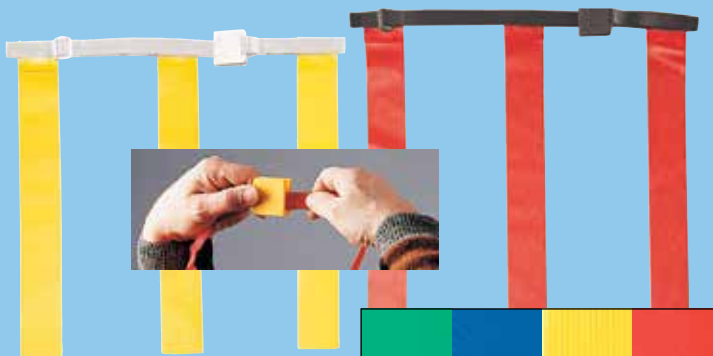

TRIPLE FLAG SETS

One-piece design, 3 flags permanently attached to web belt, entire belt comes off, quick-release snap buckle, available in colors: blue, green, red, yellow (gold).

TTY3 Youth size, 25" - 32", white belt, pak 12.....3.30 set
TTA4 Adult size, 33" - 41", black belt, pak 12.3.50 set
TTXL5 Extra large size, 42" x 58", navy belt, pak 12.....3.70 set