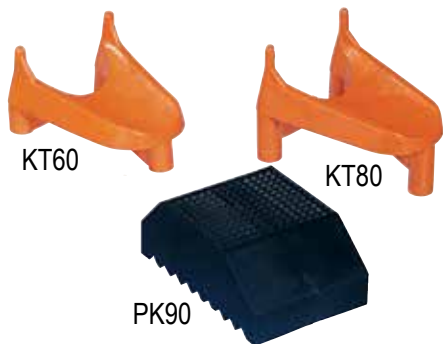

F101 Official size, rubber 12.50 ea.

F201 Intermediate, rubber 12.00 ea.

F301 Jr. size, rubber 11.50 ea.

F401 Mini size, rubber 10.50 ea.

RAINBOW FOOTBALLS- Rubber, nylon wound, colors: Blue, Green, Orange, Purple, Red & Yellow.

F101 Official size....12.50 ea. **F201** Intermediate size....12.00 ea. **F301** Junior size 11.50 ea.

KICKING TEES

KT60 1" kickoff tee, pak 12..... 4.00 ea.
KT80 2" kickoff tee, pak 12.....4.50 ea.
PK90 2" extra point tee, pk 12..... 4.80 ea.