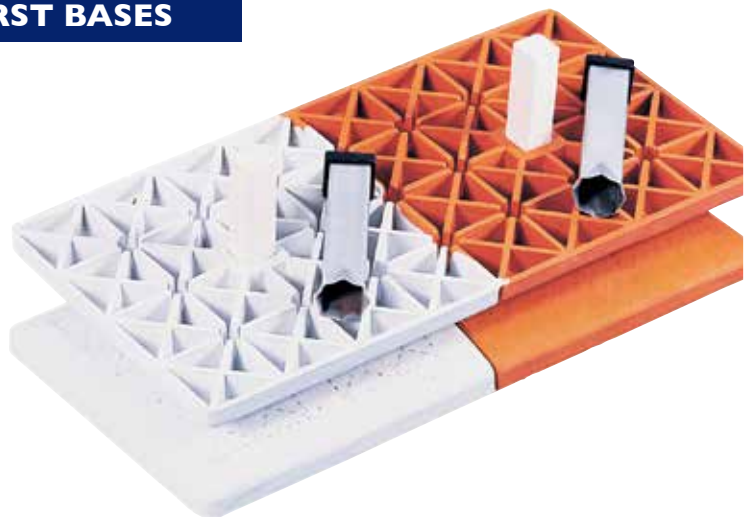

DFB42 Same as DFB53 except size 30" x 14" x 2".... 62.00 ea.

HDF30 Pro Double First Base, one piece molded rubber base, simulated quilted top, 30" x 15" x 3", 2 posts & anchors.....200.00 ea.

HOME PLATES & BASES