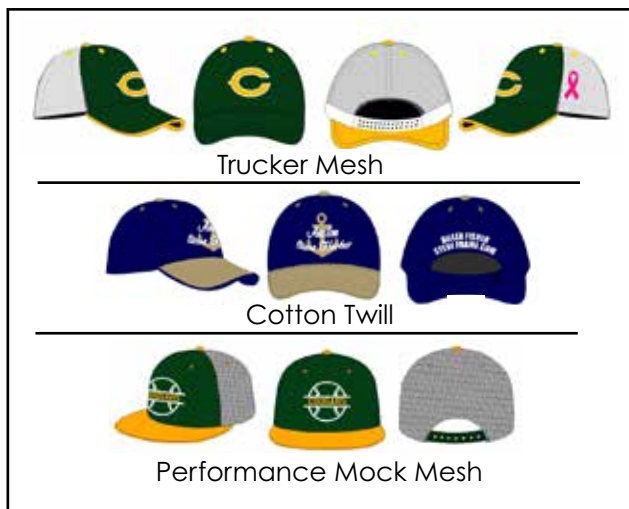

CAPS

NEW COLORS

CAPS

- Cotton Twill
- 6 Panel.
- Velcro Closure.

YOUTH

BC6Y.....7.00 ea.

ADULT

BC6A.....7.00 ea.

CUSTOM CAPS

NEW at **MARTIN** QUICK TURNAROUND

CUSTOM CAP PROGRAM

	FOB NJ	FOB NJ	Free Freight	Model #'s
	12-71	72-100	100+	
1 LOGO	$26.00	$25.00	$24.00	Trucker Mesh: Adult-BTMA, Youth -BTMY, Kids -BTMK
2 LOGOS	$27.50	$26.50	$25.50	Cotton Twill: Adult -BCTA, Youth -BCTY, Kids -BCTK
				Performance Mock Mesh: Adult -BPMA, Youth -BPMY, Kids-BPMK

TWO - THREE WEEK TURNAROUND from date of artwork approval.

1) Pick style of cap from the three styles offered
2) Back Color
3) Crown Color
4) Visor Style & Color - Rounded or Flat
5) Under visor color
6) Button & Eyelet Color
7) Send in front or embroidered design for artwork.
8) Snap Closure - Plastic or Velcro
9) Pick Size