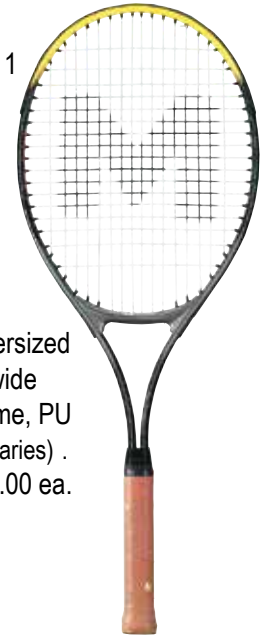

T111 Full size, oversized head (95 sq. in.), wide body aluminum frame, PU leather grip (color varies) . . . . .28.00 ea.