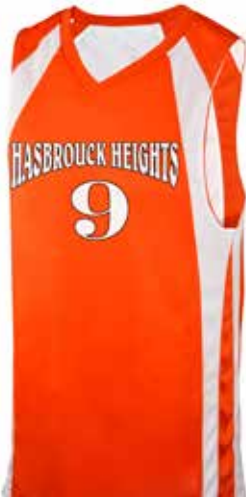

Red/Black

Red/White

Royal/White

BASKETBALL GAME REVERSIBLE JERSEY

NEW

REVERSIBLE DOUBLE-PLY BASKETBALL JERSEY

- Mock mesh w/moisture management material.
- Lightweight & comfortable
- Two color, double ply reversible
- Contrasting color on side inserts
- Open bottom for EASY printing
- Traditional shoulder design