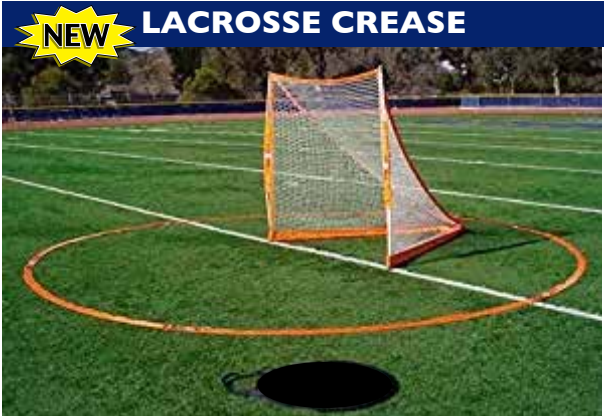

BACKSTOPS & BOUNCE BACK TARGET

- Quick & Easy Set-up
- Portable, all weather nylon
- With weights & ground anchors to keep firmly in place
- Carrying bag included

LC18 Mens, 18' diameter, ...140.00 ea.
LC17 Womens, 17' diameter, ...130.00 ea.

- Free standing design
- Ideal for catching stray balls.
- Size 10' H x 30' W
- Heavy Duty frame & 2.5 mm net
- Heavier net than used on most backstops. (Goal not included)
- Easy assembly, instructions included.

LDB1030 .....550.00 ea.