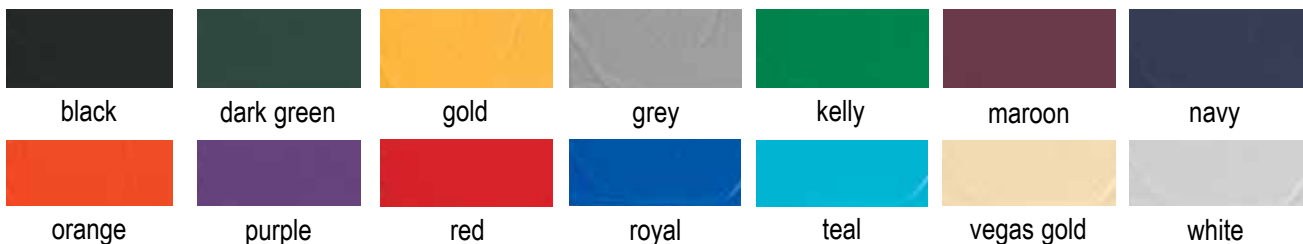

ADULT

TSA10 Sizes: S, M, L, XL ..... 10.50 ea.

2X ..... 11.50 ea.

3X ..... 12.50 ea.