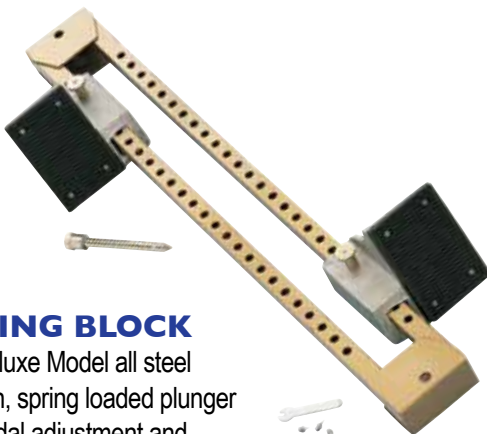

TALLY COUNTER

TC99 4 digit with finger ring, can be reset to zero with easy turn-off knob.8.50 ea.

BAT1

BATONS

BAT1 Aluminum, official size & weight, black, blue, gold, green, red and silver, pak 6..... 4.50 ea.