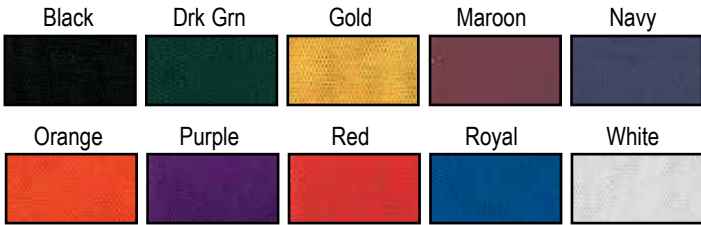

ALL PURPOSE BAGS

APB36C

Close-up view of lock and I.D. tag.

MBC36

ALL PURPOSE BAG

Same as APB36C except w/ HEAVY CARRYING STRAP. Colors: Black, White.
MBC36 24" x 36" 14.00 ea.

ALL PURPOSE BAGS

- Small mesh opening-suitable for screen printing.
 - Heavy drawstring w/plastic lock closure.
 - I.D. tag for easy identification.
 - Can be used as equipment, laundry or ball bag.
 - Display pak
- APB36C** Size: 24" x 36" 11.50 ea.
APB45C Size: 36" x 45" 19.00 ea.